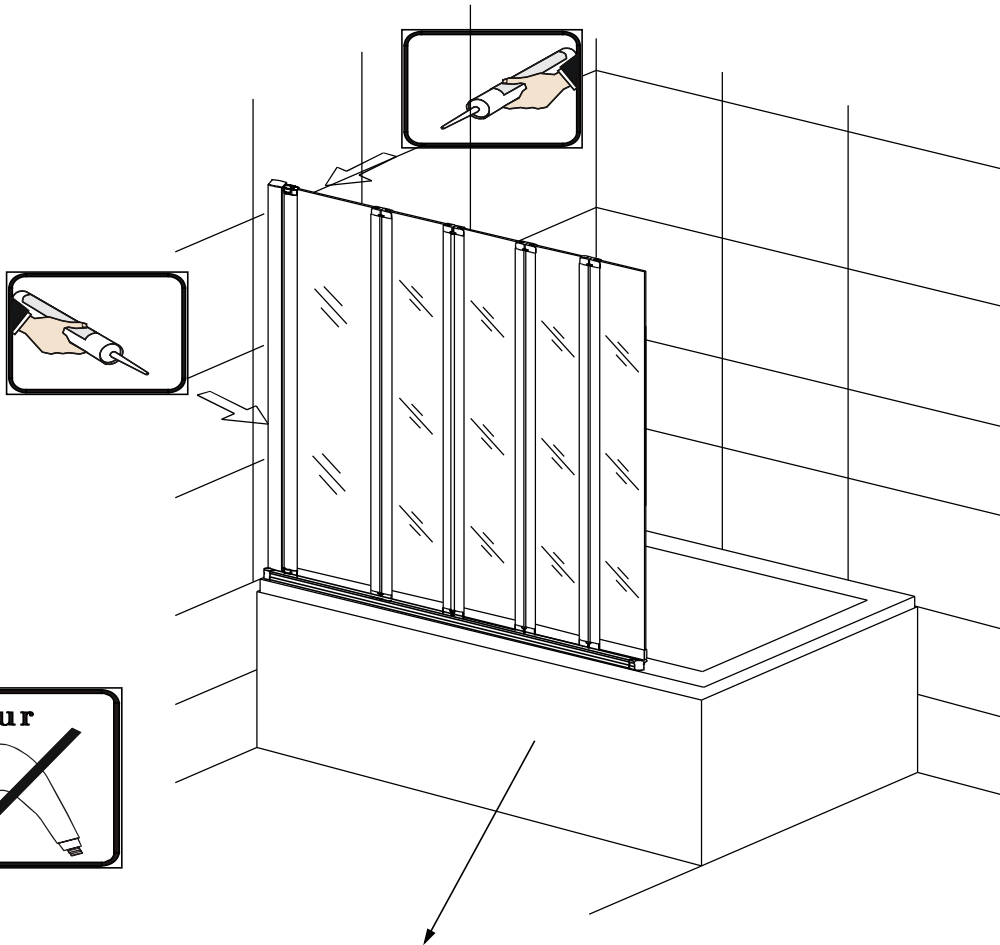

Note: Safety glass can not be re-worked.

■ Installation

Please read these instructions carefully before start of installation.

The wall post has up to 20mm of adjustment for out of true wall situations.

Ensure that the shower tray is fitted level and that after assembly of enclosure there is a full and continuous bead of sealant between the top of the shower tray and the tile joint.

■ Shower Tray Installation

The shower tray must be sited against a structural wall.

Water proof walling or tiling should be fitted so that it sits on the top of the tray rim.

■ Aftercare Instructions

After use, your shower should be cleaned with soap and water. This is particularly important in hard water districts where insoluble lime salts may be deposited and allowed to build up. Cleaners of a gritty or abrasive nature should not be used. Care should be taken to avoid contact with strong chemicals such as organic solvents and strippers.

This product is heavy and will require two people to install.

1

2

3

4

5

This product is heavy and will require two people to install.

6

If the bathtub edge is extraversion or not parallel, it will be leaking.

S-1009L

This product is heavy and will require two people to install.