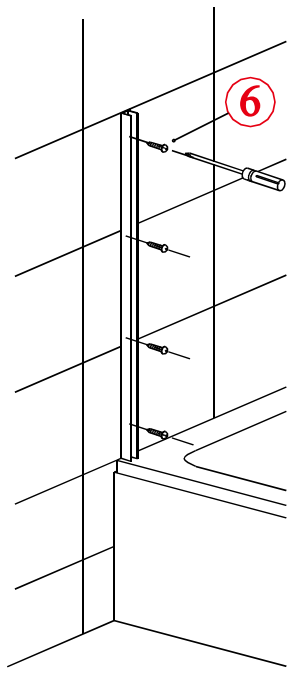

1

2

3

4

5

This product is heavy and will require two people to install.