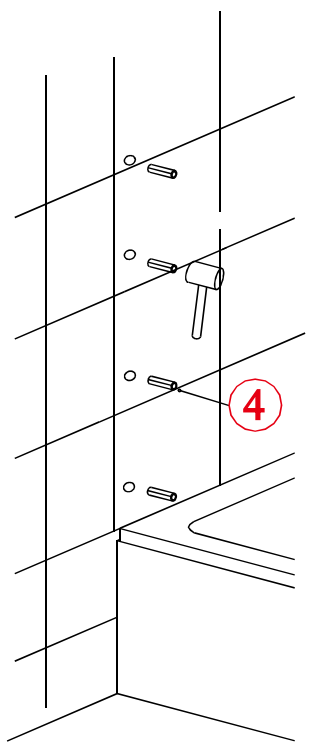

1

2

3

4

5

This product is heavy and will require two people to install.