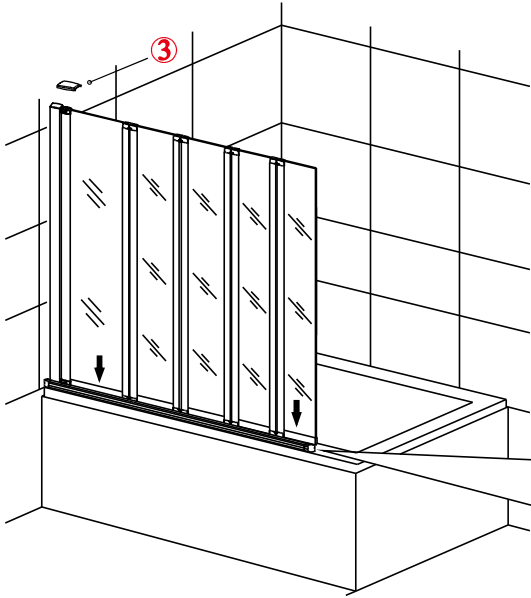

Note: Safety glass can not be re-worked.

■ Installation

Please read these instructions carefully before start of installation.

The wall post has up to 20mm of adjustment for out of true wall situations.

Ensure that the shower tray is fitted level and that after assembly of enclosure there is a full and continuous bead of sealant between the top of the shower tray and the tile joint.

If the bathtub edge is extraversion or not parallel, it will be leaking.

S-1009L

This product is heavy and will require two people to install.