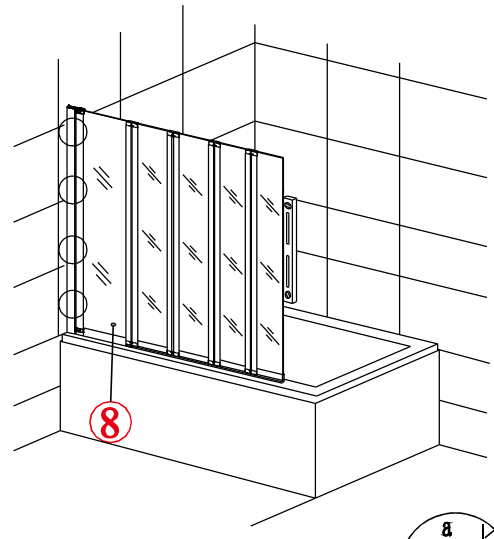

1

2

3

4

5

This product is heavy and will require two people to install.