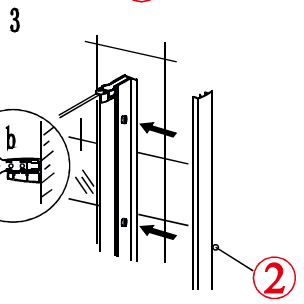

Note: Safety glass can not be re-worked.

■ Installation

Please read these instructions carefully before start of installation.

The wall post has up to 20mm of adjustment for out of true wall situations.

Ensure that the shower tray is fitted level and that after assembly of enclosure there is a full and continuous bead of sealant between the top of the shower tray and the tile joint.

This product is heavy and will require two people to install.

1

2

3

4

5

This product is heavy and will require two people to install.

6

If the bathtub edge is extraversion or not parallel, it will be leaking.

S-1009L

This product is heavy and will require two people to install.