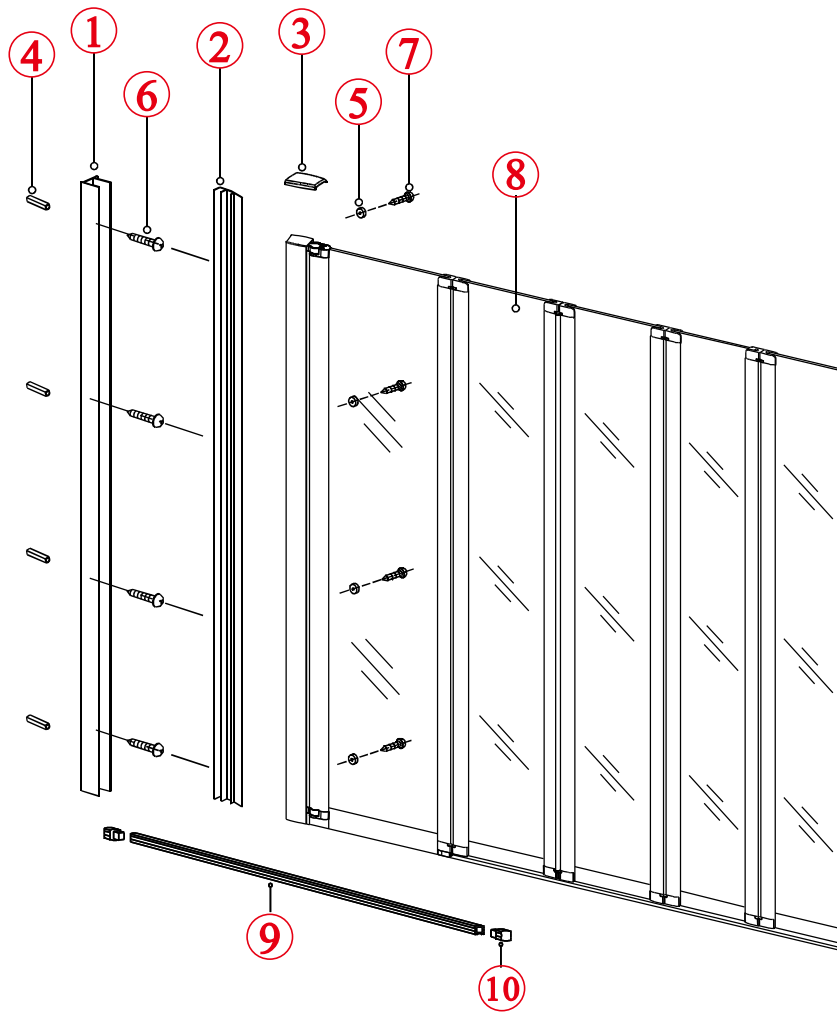

This product is heavy and will require two people to install.