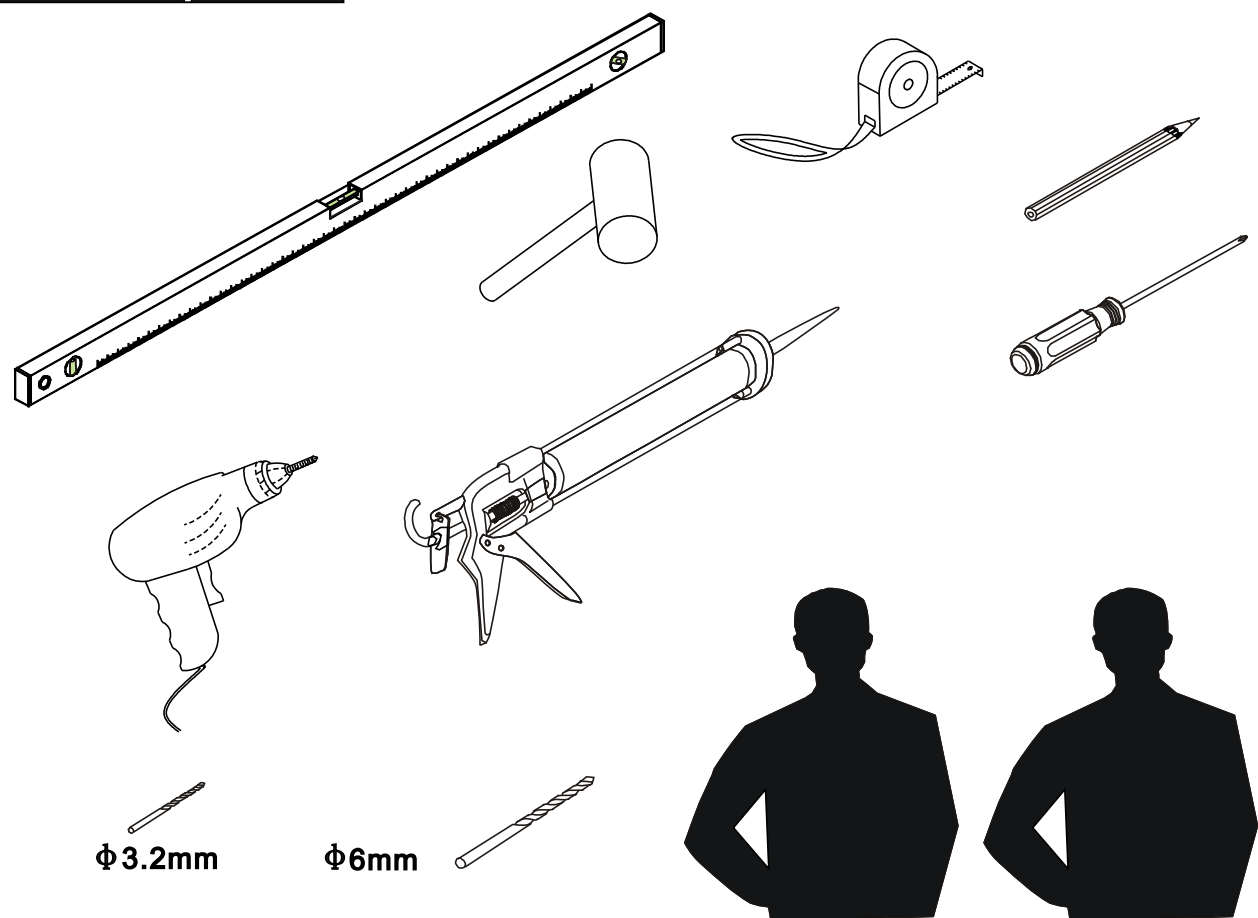

Note: Safety glass can not be re-worked.

■ Installation

Please read these instructions carefully before start of installation.

The wall post has up to 20mm of adjustment for out of true wall situations.

Ensure that the shower tray is fitted level and that after assembly of enclosure there is a full and continuous bead of sealant between the top of the shower tray and the tile joint.

Special care should be taken when drilling walls to avoid hidden pipes or electrical cables

Note: This product is heavy and will require two people to install.

Please remove protective film from aluminium profiles before installation.

■ Shower Tray Installation

The shower tray must be sited against a structural wall.

Water proof walling or tiling should be fitted so that it sits on the top of the tray rim.

■ Aftercare Instructions

After use, your shower should be cleaned with soap and water. This is particularly important in hard water districts where insoluble lime salts may be deposited and allowed to build up. Cleaners of a gritty or abrasive nature should not be used. Care should be taken to avoid contact with strong chemicals such as organic solvents and strippers.

Glass cleaners can be used but with caution, if in doubt contact the supplier of the cleaner in question.

Please keep these instructions for aftercare and customer service details.

Tools required

This product is heavy and will require two people to install.