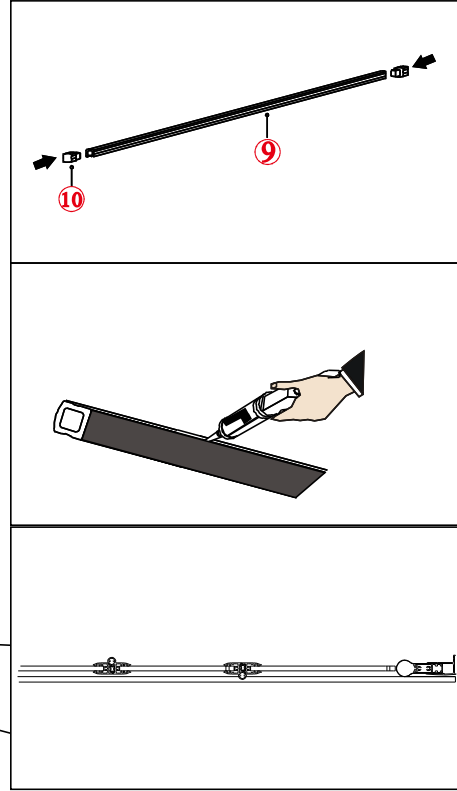

Note: Safety glass can not be re-worked.

■ Installation

Please read these instructions carefully before start of installation.

The wall post has up to 20mm of adjustment for out of true wall situations.

Ensure that the shower tray is fitted level and that after assembly of enclosure there is a full and continuous bead of sealant between the top of the shower tray and the tile joint.

Special care should be taken when drilling walls to avoid hidden pipes or electrical cables

Note: This product is heavy and will require two people to install.

Please remove protective film from aluminium profiles before installation.

This product is heavy and will require two people to install.

1

2

3

4

5

This product is heavy and will require two people to install.

6

If the bathtub edge is extraversion or not parallel, it will be leaking.

S-1009L

This product is heavy and will require two people to install.