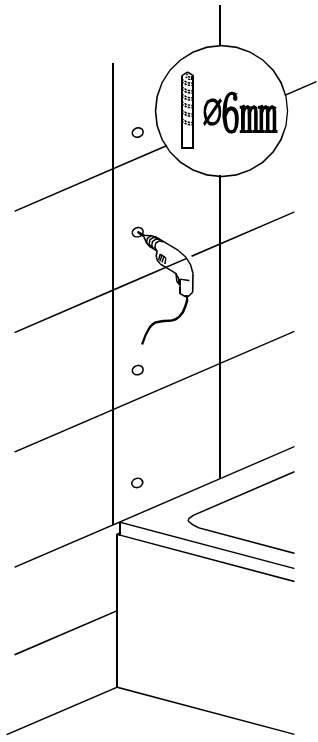

1

2

3

4

5

This product is heavy and will require two people to install.