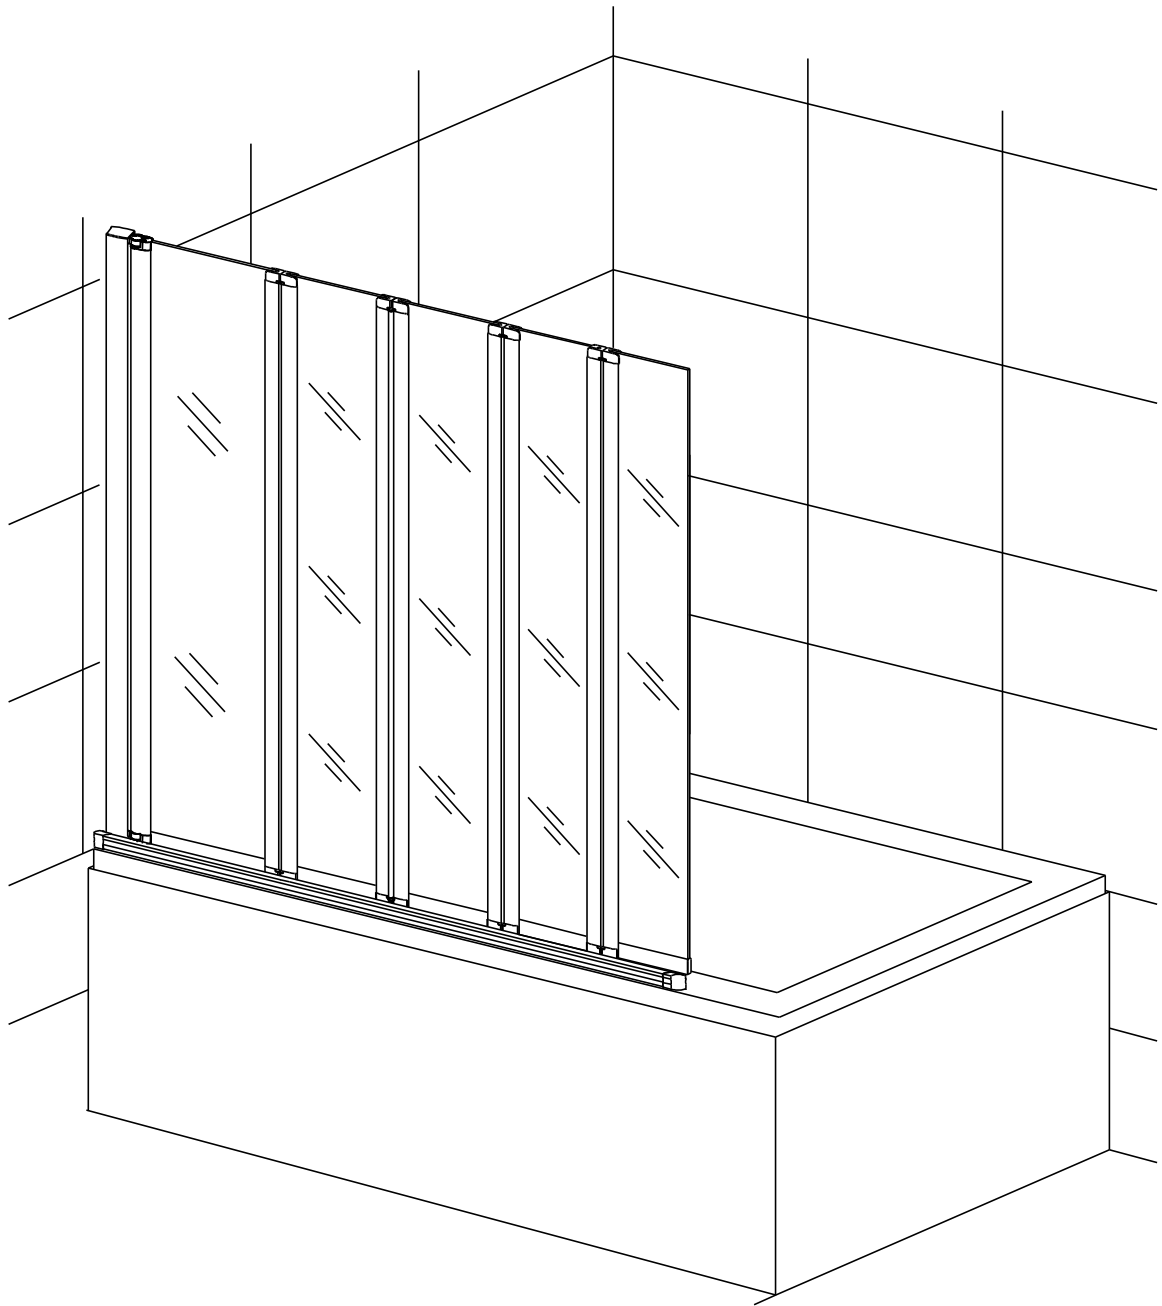

CEZARES®

Five fold screen

Installation instructions

(FOR PRATICO-V-5)

■ General Information

Please inspect the product immediately upon receipt for transit damage, missing packs/parts or manufacturing fault. Damage reported later cannot be accepted. Please handle the product with care avoiding knocks and shock loading to all sides and edges of the glass.

Note: Safety glass can not be re-worked.

■ Installation

Please read these instructions carefully before start of installation.

The wall post has up to 20mm of adjustment for out of true wall situations.

Ensure that the shower tray is fitted level and that after assembly of enclosure there is a full and continuous bead of sealant between the top of the shower tray and the tile joint.

Special care should be taken when drilling walls to avoid hidden pipes or electrical cables

Note: This product is heavy and will require two people to install.

Please remove protective film from aluminium profiles before installation.