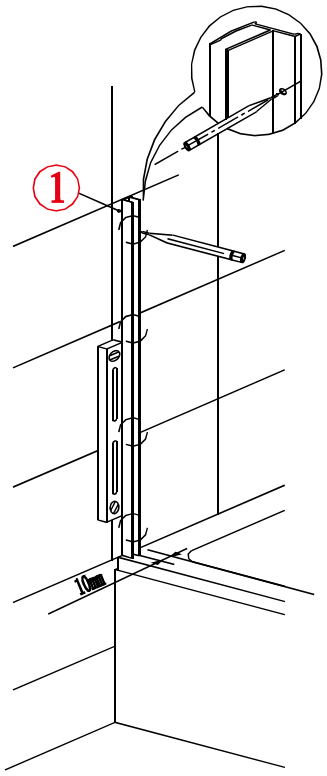

1

2

3

4

5

This product is heavy and will require two people to install.